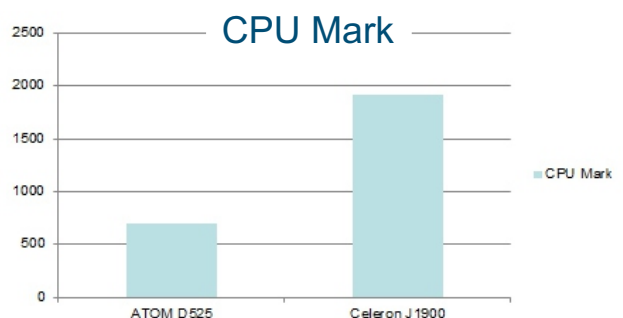

Ultra Slim
Panel PC Type Terminal
Bezel -free (thickness = 40mm)
None Bezel Free (45mm)

Wall-Mount AIO

Water Resistance &
Rugged Design

Counter-top AIO

Pegasus proudly introduces PP9635 AerPPC, a featuring Intel New Generation BayTrail D SOC with Quad-core Processor

REAR-VIEW

Performance Comparison

D525 Dual-core vs J1900 Quad-core

	ATOM D525	Celeron J1 900
CPU MARK	699	1922
# of Cores	Dual-core	Quad-core
Clock Speed	1.8 GHz	2.0 GHz

15" Aer PPC SKU	PP-9635-A	PP-9635-B	PP-9635-C
Platform Processor	Intel BayTrail D Celeron Quad-core J1900 CPU 2.0~2.4Ghz		
Memory	DDR3L Standard 2G ; Max 8G		
Display with Touch	15" / 1024 x 768 LED / 50K Hour None Bezel-free 5W Resistive Touch	15" / 1024 x 768 LED / 50K Hour Bezel-free 5W Resistive Touch	15" / 1024 x 768 LED / 50K Hour Bezel-free P-CAP touch
Storage	Extractable SATA Storage x 1		
Power Adapter	150W		
Stand	Aluminum Stand		
Optional IO	Yes (Type A, B or C)		
Speaker	2W x 2		
Peripheral	LiFe Battery 4S1P / 4S2P Module (per project request)		
Customer/2 nd Screen	Integrated LCM (low cost) Pole Type LCM / VFD / 2 nd Monitor		
ID-Devices	MSR, RFID, Finger Print Receiver, I-button Reader, 2 in 1 Combo		