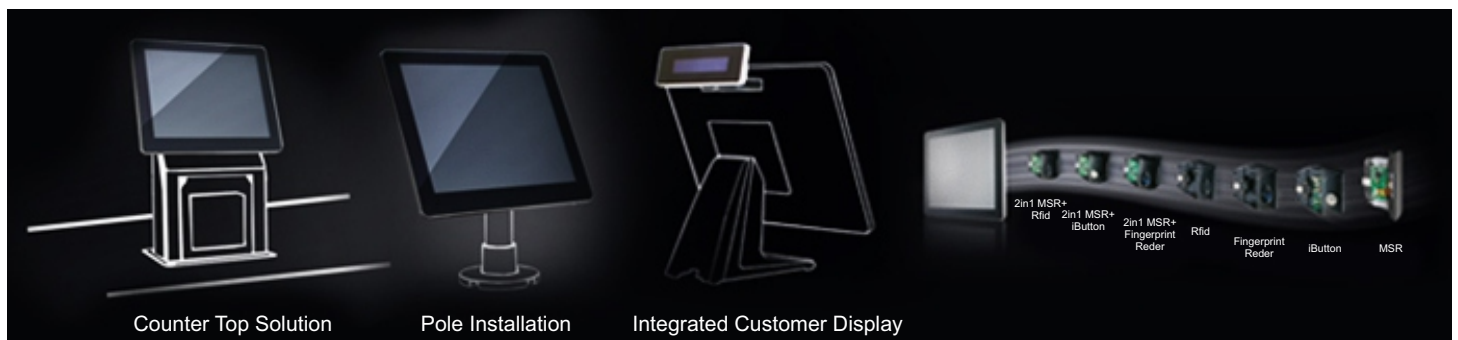

Ultra Slim
Panel PC Type Terminal
Bezel -free (thickness = 40mm)
None Bezel Free (45mm)

Wall-Mount AIO

Water Resistance &
Rugged Design

Counter-top AIO

Pegasus proudly introduces PP9635 AerPPC, a featuring Intel New Generation BayTrail D SOC with Quad-core Processor

REAR-VIEW

Performance Comparison

D525 Dual-core vs J1900 Quad-core

	ATOM D525	Celeron J1 900
CPU MARK	699	1922
# of Cores	Dual-core	Quad-core
Clock Speed	1.8 GHz	2.0 GHz

15" Aer PPC SKU	PP-9635-A	PP-9635-B	PP-9635-C
Platform Processor	Intel BayTrail D Celeron Quad-core J1900 CPU 2.0~2.4Ghz		
Memory	DDR3L Standard 2G ; Max 8G		
Display with Touch	15" / 1024 x 768 LED / 50K Hour None Bezel-free 5W Resistive Touch	15" / 1024 x 768 LED / 50K Hour Bezel-free 5W Resistive Touch	15" / 1024 x 768 LED / 50K Hour Bezel-free P-CAP touch
Storage	Extractable SATA Storage x 1		
Power Adapter	150W		
Stand	Aluminum Stand		
Optional IO	Yes (Type A, B or C)		
Speaker	2W x 2		
Peripheral	LiFe Battery 4S1P / 4S2P Module (per project request)		
Customer/2 nd Screen	Integrated LCM (low cost) Pole Type LCM / VFD / 2 nd Monitor		
ID-Devices	MSR, RFID, Finger Print Receiver, I-button Reader, 2 in 1 Combo		